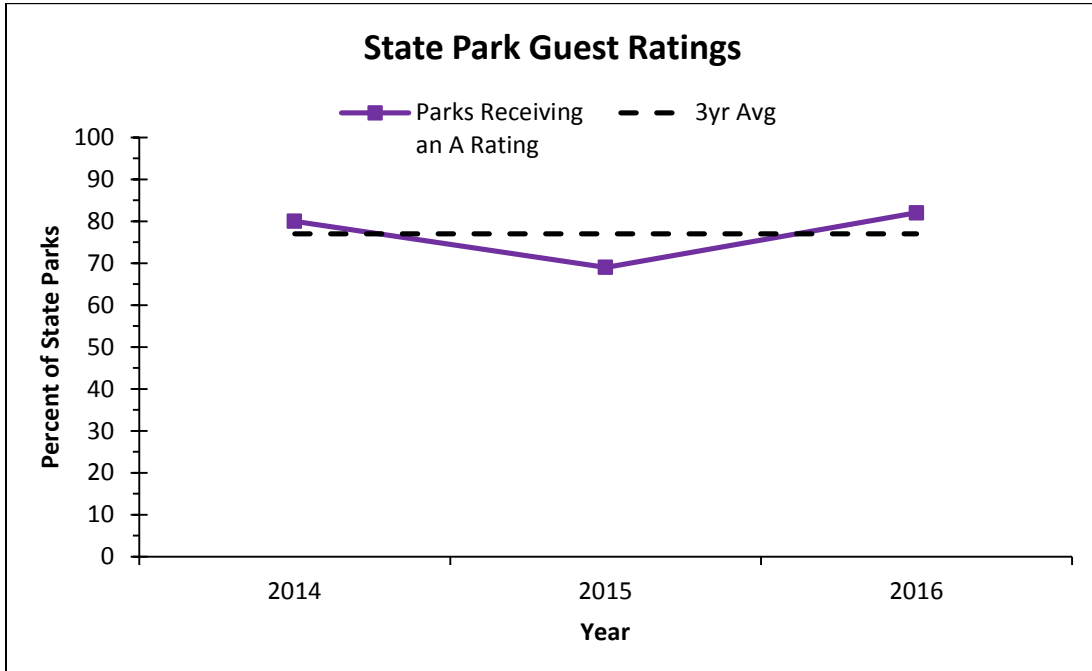

GUEST RATINGS OF STATE PARKS

Year	Percent	Number of Parks with Comments
2014	80	41
2015	69	43
2016	82	39
3-Year Average	77	